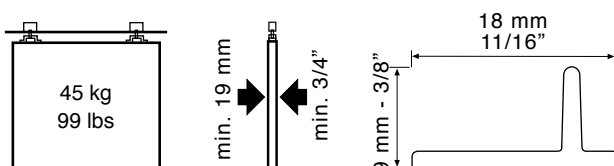

ESP

Roll está diseñado para apertura de muebles y armarios mediante varios paneles de madera correderos paralelos consiguiendo varios accesos dentro de la misma aplicación.

- Ideal para armarios, muebles, archivadores...
- Diseño minimalista del mueble con un espacio reducido de 4 mm entre puerta y marco.
- Sistema práctico para funcionamiento operativo diario.
- Configuración con perfil empotrado o sobre puesto.
- Perfil inferior para un deslizamiento óptimo de las puertas.
- Perfil de pvc o de aluminio con varias opciones de colores.
- Sujeción de la puerta por sistema regulable en altura.
- Rodamiento de bolas o de fricción.
- Puerta de hasta 52 Kg.
- Instalación con perfil inferior y superior.

Sistemas testados hasta 100.000 ciclos según la norma EN1527.

FRA

Roll a été conçu pour l'ouverture de meubles et de placards avec plusieurs panneaux en bois à déplacement parallèle, il permet plusieurs accès dans la même application.

- Idéal pour placards, meubles, meubles de rangement...
- Conception minimaliste du meuble, avec un espace réduit de 4 mm entre la porte et le cadre.
- Système pratique pour fonctionnement opérationnel quotidien.
- Configuration à rail encastré ou superposé.
- Rail inférieur qui permet le glissement parfait des portes.
- Rail en PVC ou aluminium, plusieurs couleurs en option.
- Fixation de la porte avec un système pour réglage de la hauteur.
- Roulement à billes ou friction.
- Porte 52 Kg. maximum.
- Installation avec rail inférieur et supérieur.

Systèmes testés jusqu'à 100.000 cycles selon la norme EN1527.

ENG

Roll has been designed for the openings of furniture and wardrobe doors by several parallel sliding wooden panels to give various access points within the same application.